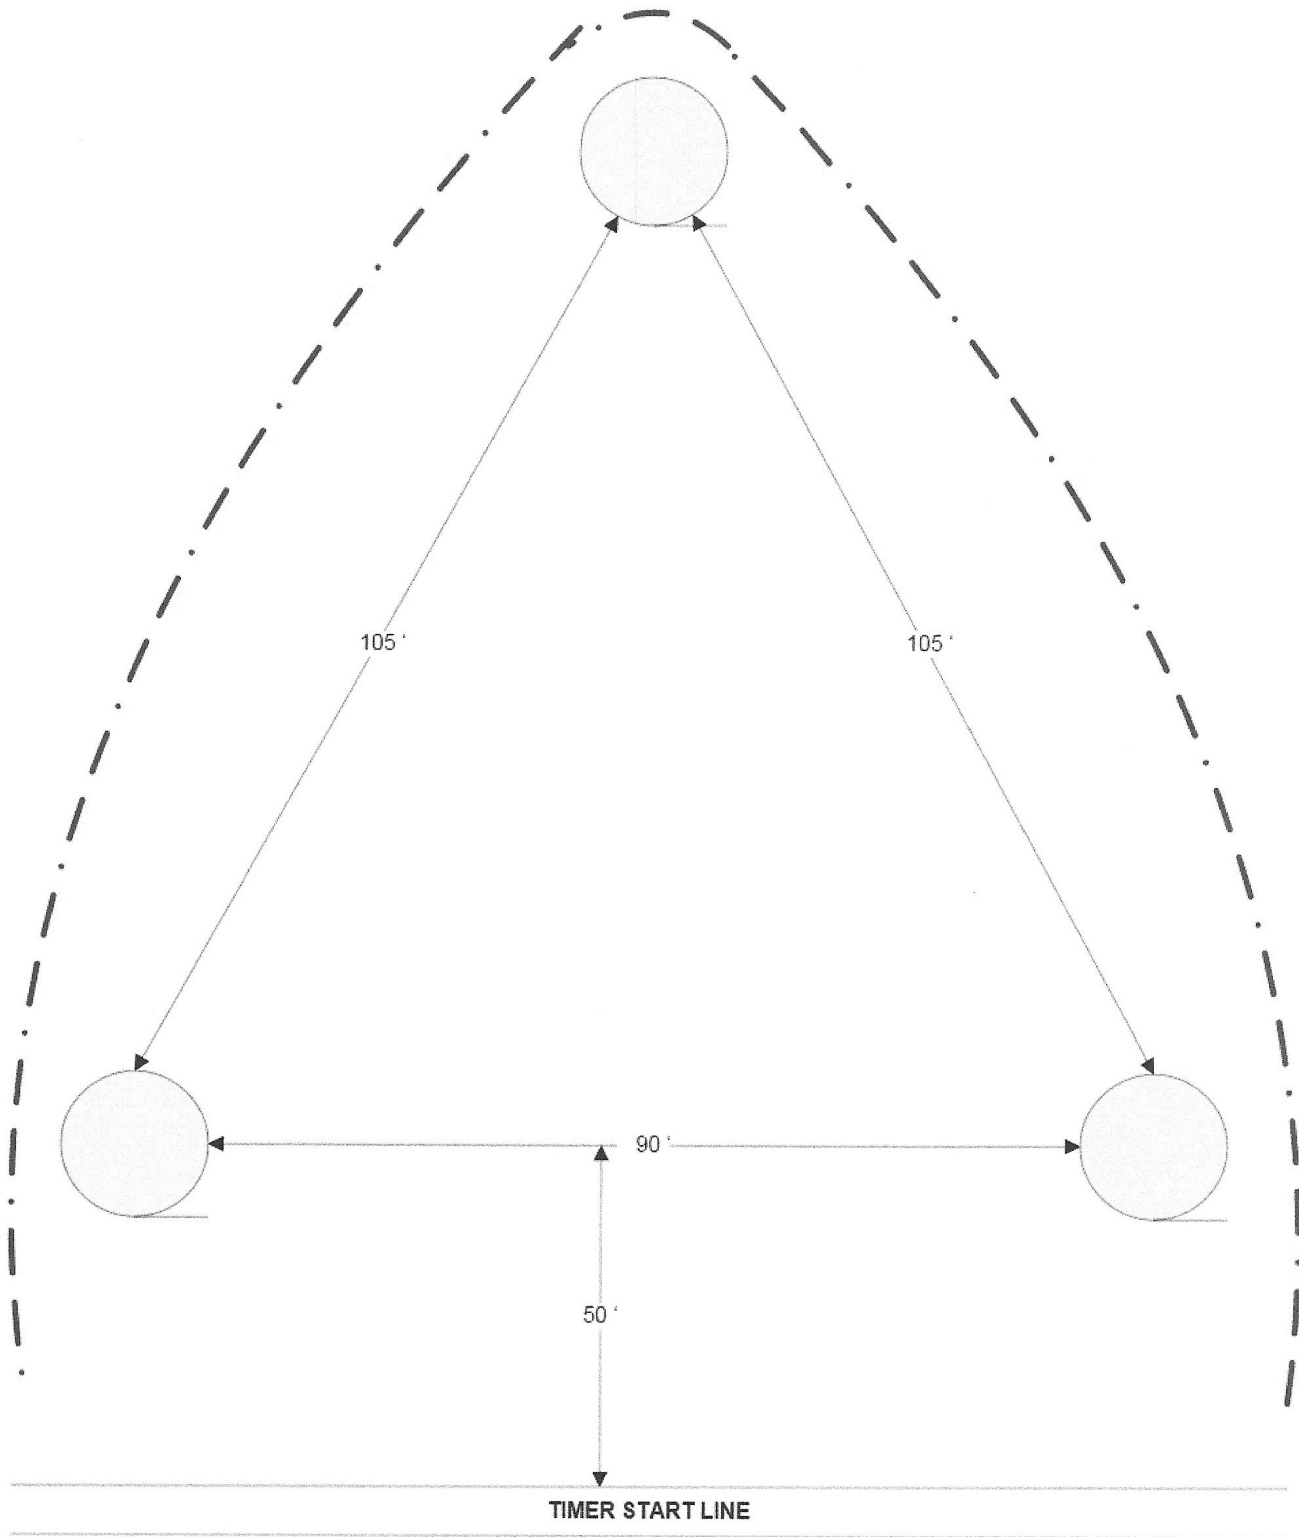

Arizona Saddle Club Arena Race

Instructions

You may start on either the right or left hand side. *** Three large barrels are needed