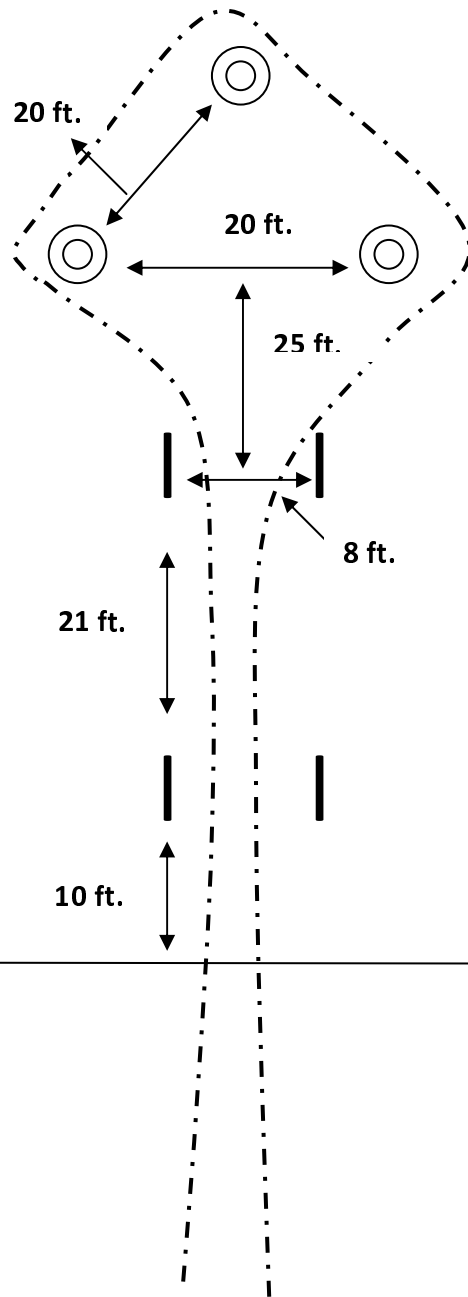

Cupid's Arrow

timer line

can be run either direction

⊙ = barrel | = pole