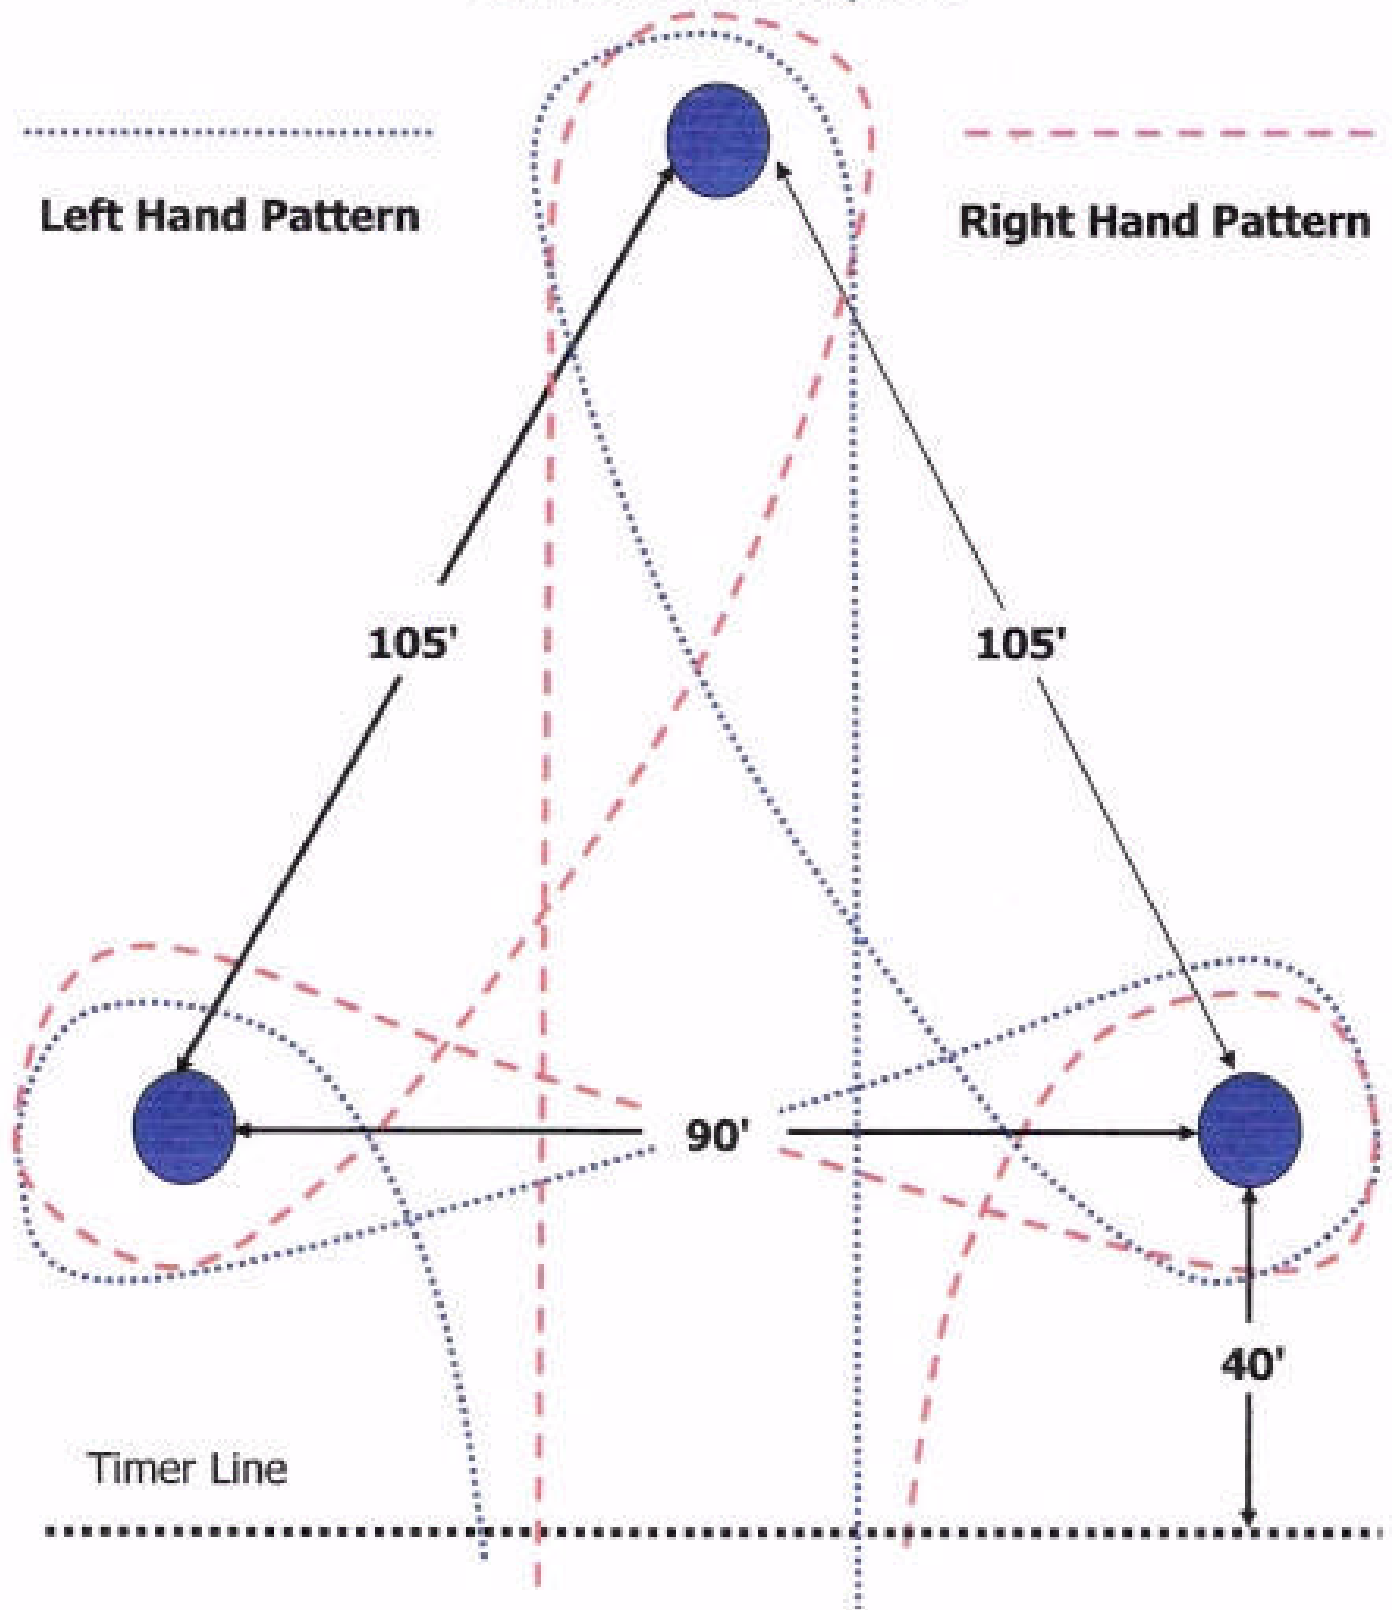

Cloverleaf Barrels

Left or right hand pattern may be used.
Props: 3 large barrels.