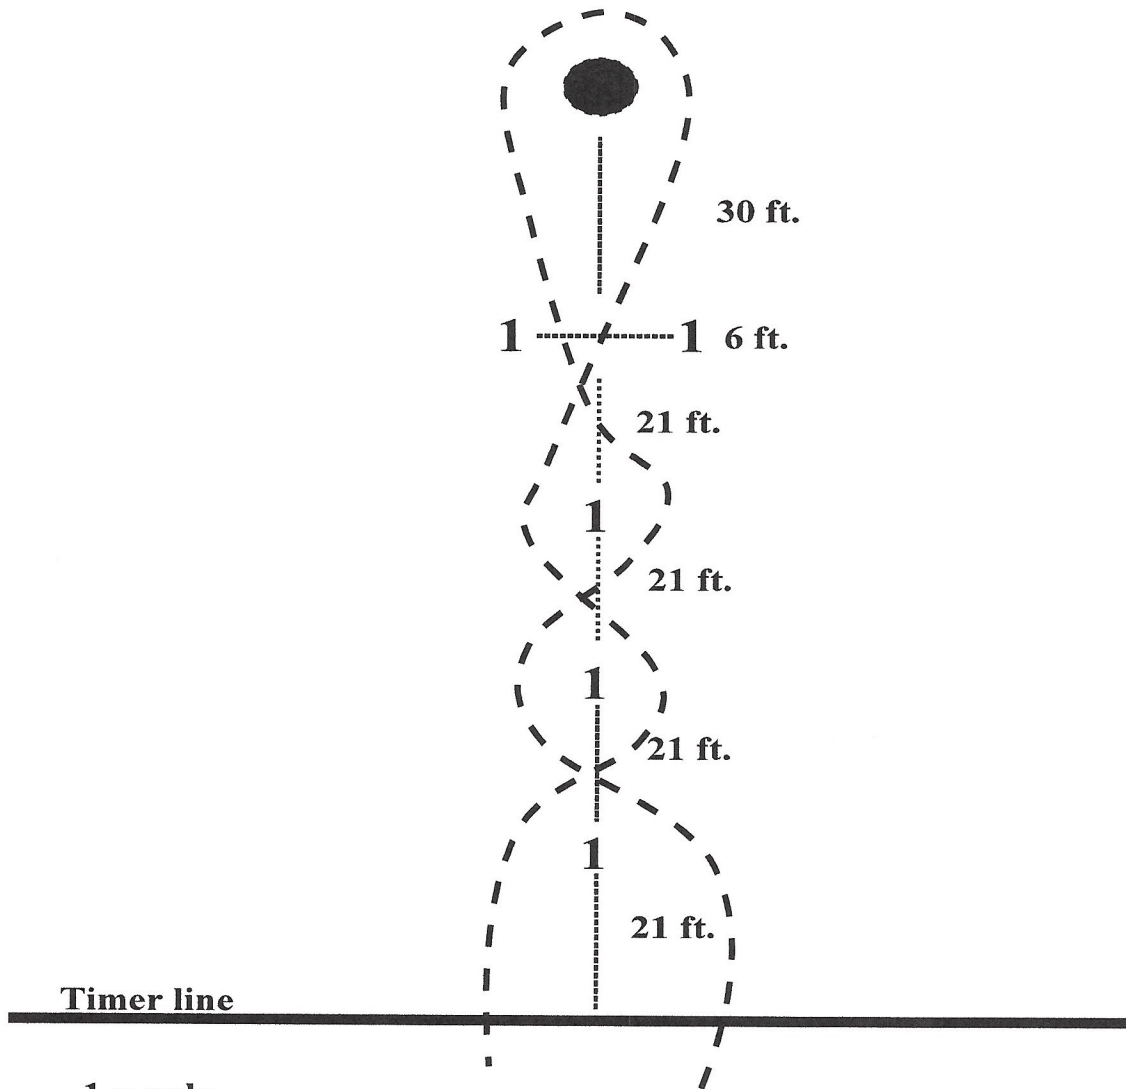

Arizona Saddle Club Hairpin

1 = pole
● = barrel

May be run from either direction