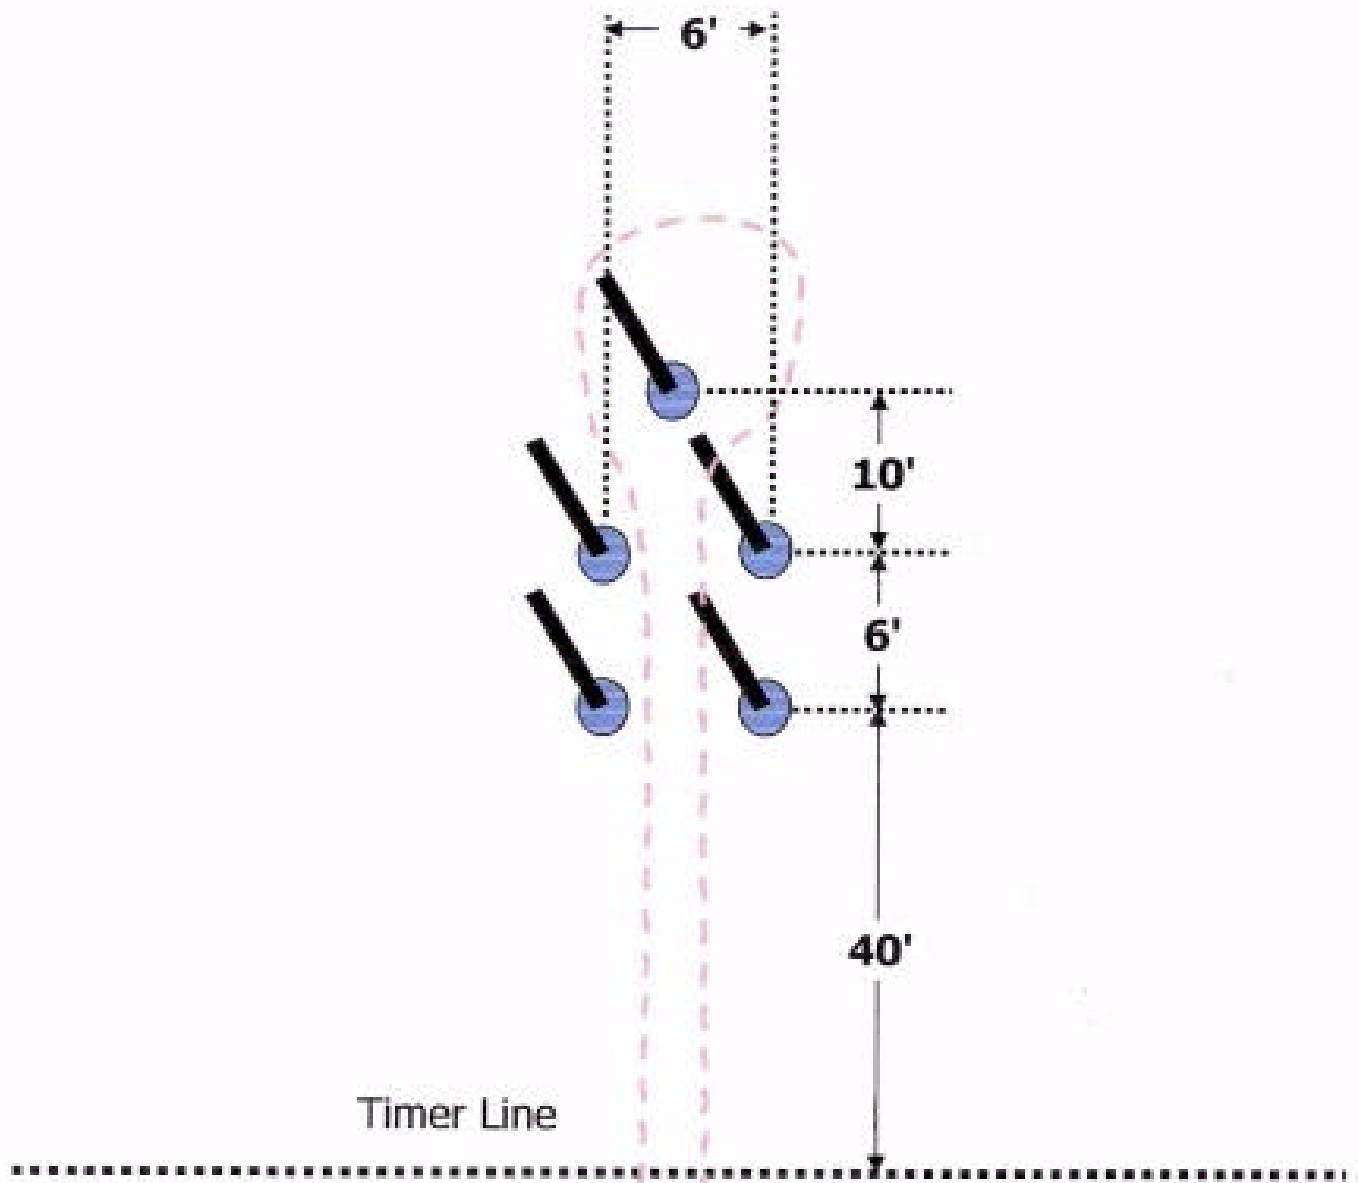

Pole Keyhole

Left or right hand pattern may be used.
Props: 5 standard poles.