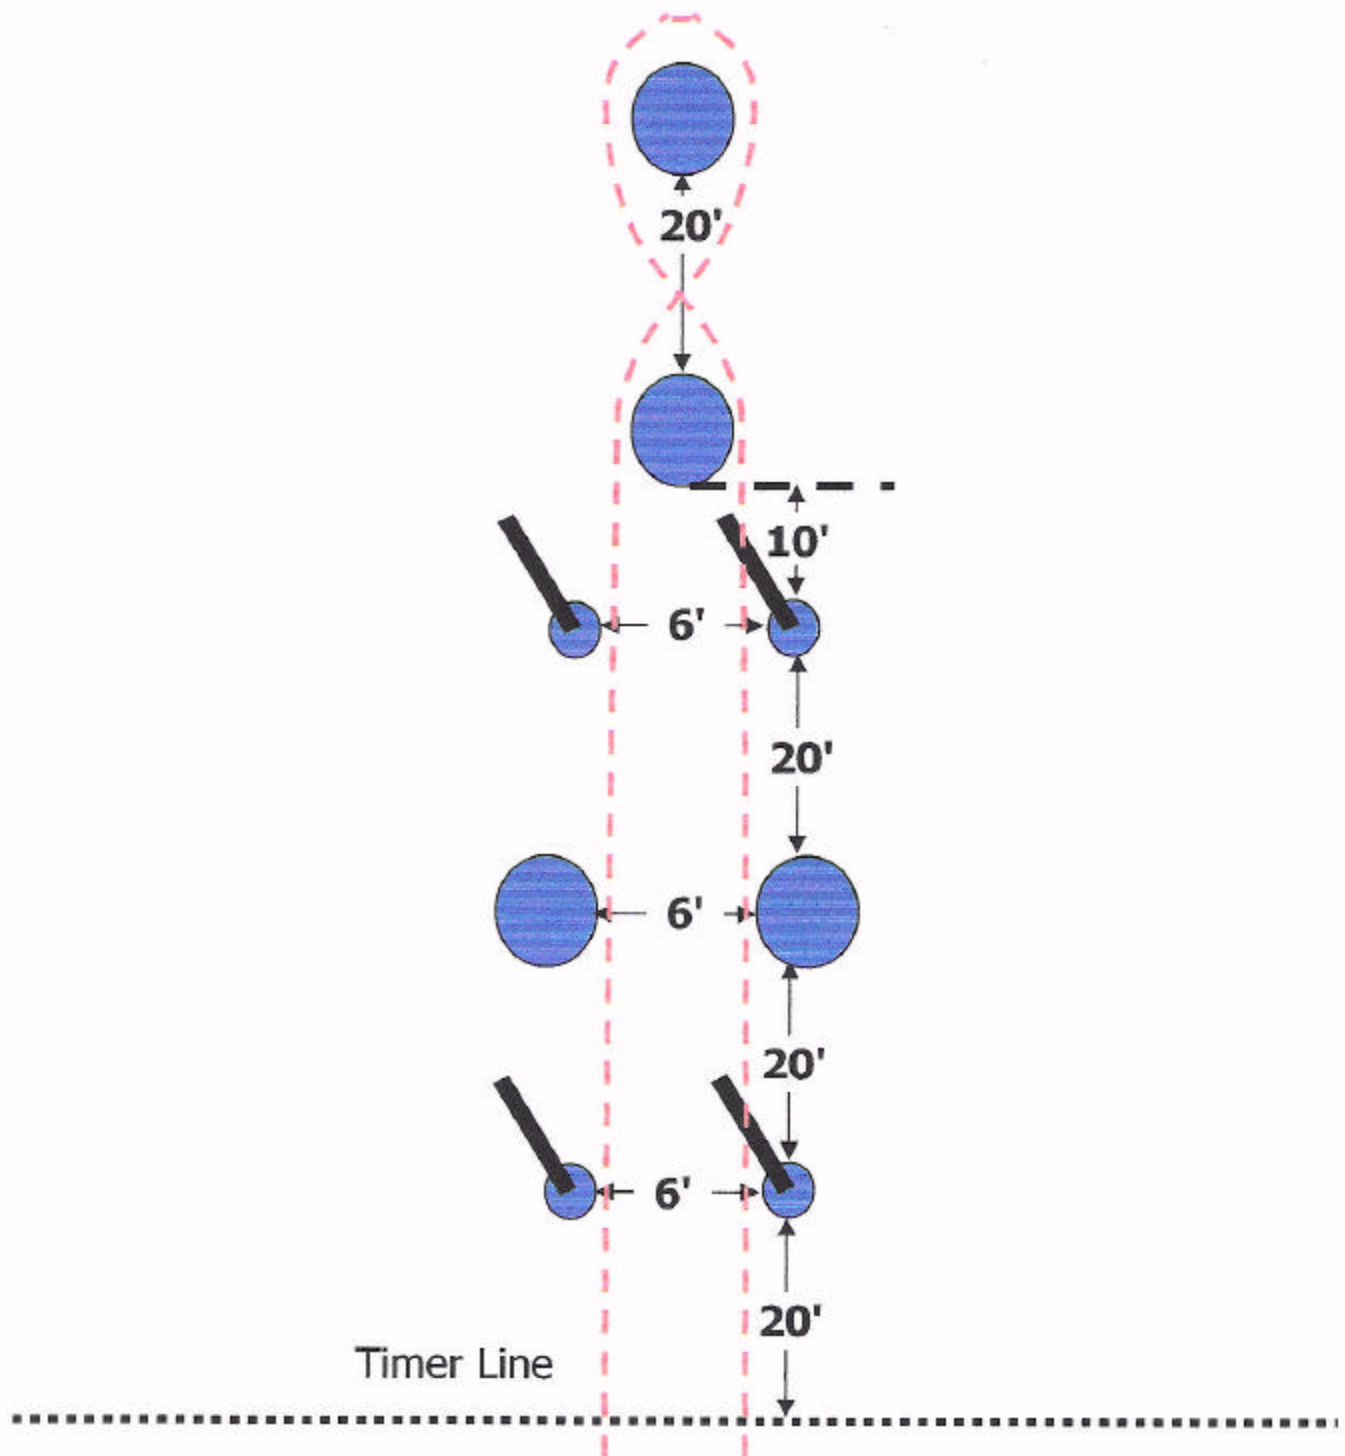

Tunnel Vision

Left or Right hand pattern may be used.
Props: 4 large barrels. 4 standard poles.