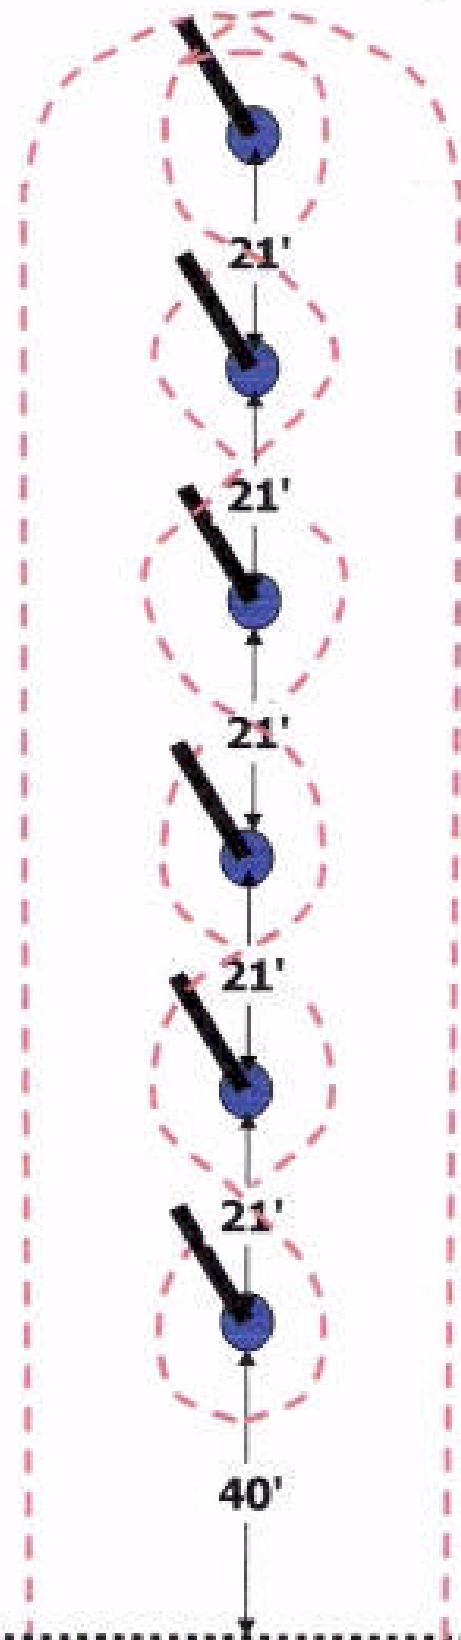

Washington Poles

Timer Line

Left or right hand pattern may be used.
Props: 6 standard poles.